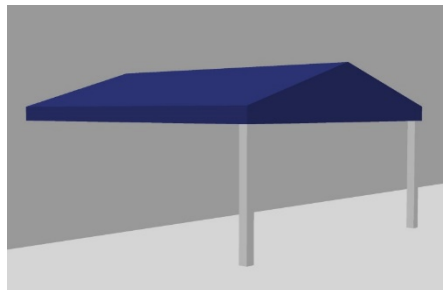

Traditional

Traditional with valance

Open Traditional

With Arrows

Waterfall

Dome

Dome with valance

Gable Marquee

Retractable

Semi-Cassette

Tunnel

Round Tunnel

Carport

Free standing

Stationary

Aluminum Pergola

Aluminum Roof